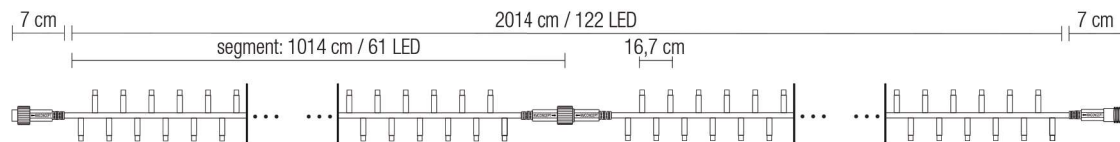

LED Easy4Quick[®] STRING

LED Easy4Quick[®] String

Bljeskajući model →

*niskonaponski modeli 24V/36V na upit

LED Easy4Quick® Fascinating String

LED Easy4Quick® Fascinating String

LED Easy4Quick® String

*niskonaponski modeli 24V/36V na upit