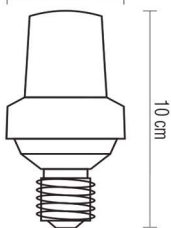

*niskonaponski modeli 24V/36V na upit

LED Easy4Quick® Bulbs

LED Easy4Quick® Bulb E-27

Bljeskajući model →

4,5 cm / 12 LED

LED Easy4Quick® Flashing Bulb E-27

5 cm / 12 flashing LED

LED Easy4Quick® Bulb String

*niskonaponski modeli 24V/36V na upit

2D ELEMENTI

200 x 100 cm

100 x 120 cm

115 x 85 cm

165 x 95 cm

20-050

20-049