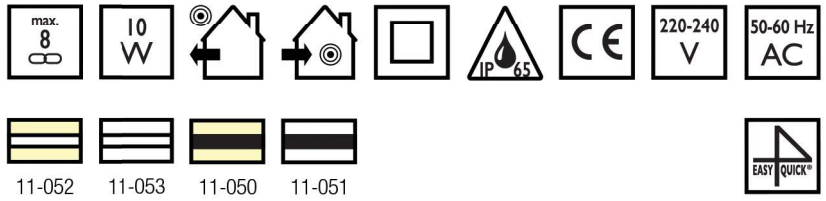

LED Easy4Quick[®] STRING

LED Easy4Quick[®] String

Bljeskajući model →

*niskonaponski modeli 24V/36V na upit

LED Easy4Quick® Fascinating String

LED Easy4Quick® Fascinating String

LED Easy4Quick® String

*niskonaponski modeli 24V/36V na upit