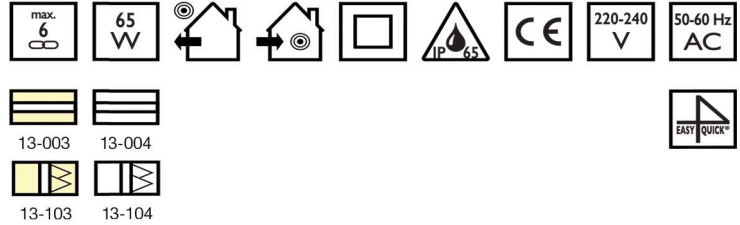

LED Easy4Quick® Ice

*niskonaponski modeli 24V/36V na upit

LED Easy4Quick® ZAVJESA

LED Easy4Quick® Curtain

Bljeskajući model →

LED Easy4Quick® Curtain

*niskonaponski modeli 24V/36V na upit

LED Easy4Quick® Curtain