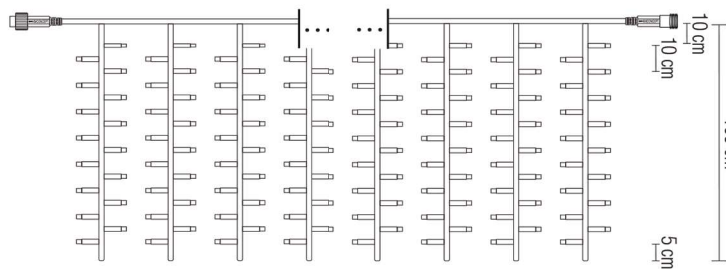

LED Easy4Quick® Ice

*niskonaponski modeli 24V/36V na upit

LED Easy4Quick® ZAVJESA

LED Easy4Quick® Curtain

Bljeskajući model →

LED Easy4Quick® Curtain

*niskonaponski modeli 24V/36V na upit

LED Easy4Quick® Curtain