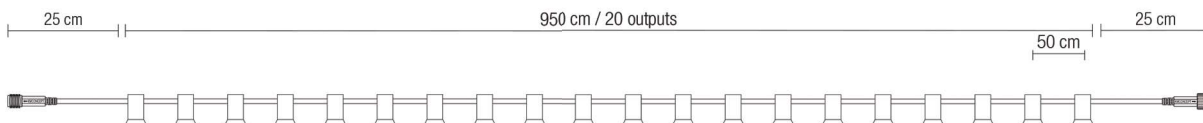

*niskonaponski modeli 24V/36V na upit

LED Easy4Quick® Bulbs

LED Easy4Quick® Bulb E-27

Bljeskajući model →

4,5 cm / 12 LED

LED Easy4Quick® Flashing Bulb E-27

5 cm / 12 flashing LED

LED Easy4Quick® Bulb String