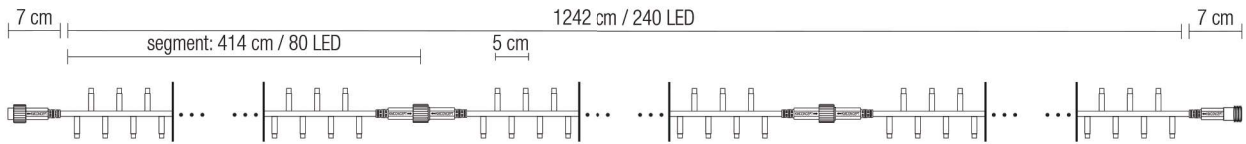

LED Easy4Quick[®] STRING

LED Easy4Quick[®] String

Bljeskajući model →

*niskonaponski modeli 24V/36V na upit

LED Easy4Quick® Fascinating String

LED Easy4Quick® Fascinating String

LED Easy4Quick® String

*niskonaponski modeli 24V/36V na upit