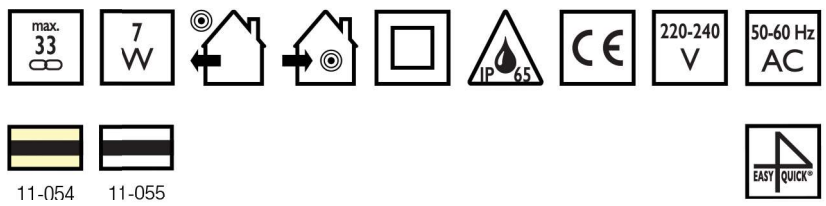

LED Easy4Quick[®] STRING

LED Easy4Quick[®] String

Bljeskajući model →

*niskonaponski modeli 24V/36V na upit

LED Easy4Quick® Fascinating String

LED Easy4Quick® Fascinating String

LED Easy4Quick® String

*niskonaponski modeli 24V/36V na upit